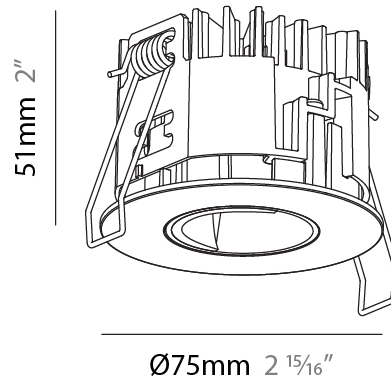

GENERAL

Series: Oiko Pro Round
Subseries: Oiko Pro Wallwash
Brand: Prolicht
Division: Architectural
Mounting Type: Recessed
Mounting Location: Ceiling
Subcategory: Downlight

PHYSICAL

Shape: Round
Diameter (mm): 75
Diameter (in): 2 15/16
Height (mm): 51
Height (in): 2
Ceiling Thickness (mm): 1 - 25
Ceiling Thickness (in): 1/16 - 1 3/16
Min. Recessing Depth (mm): 55
Min. Recessing Depth (in): 2 3/16
Light Distribution: Downlight
Fixture Finish: SSR / BKV / CWI / CRY / HAB / UFT / ITA / RUA / FTG / MYG / LOD / PUS / FRO / FUP / KIA / POP / BLS / SPG / MEY / GOH / GUM / CHC / COM / ABZ / JAG / OBR / MOS / ROR
Fixture Material: Aluminum Die Cast
Cut-out Measurements: 68mm / 2 11/16" Diameter

ELECTRICAL

Lamp Type: LED (Zhaga Standard)
Input Wattage (W): 16
Total Output Wattage (W): 14.6
Dimming: Tri-Mode (Non-Dimming and Phase Dimming (120Vac only) and 0-10V Dimming)
Driver Included: No
Driver Location: Recessed Housing
Driver Type: Constant Current - Universal
Driver Class: Class 2
Housing: See Components
Input Voltage (V): 120 - 277
Constant Current (MA): 350

LED

Color Temperature (*K): 2700 / 3000 / 3500 / 4000
Max. Delivered Lumen (lm): 1302 / 1383 / 1449 / 1462
Nominal Lumen (lm): 1566 / 1665 / 1743 / 1759
CRI: >90 CRI
Lamp Life (hrs): 50000

OPTICAL

Adjustability: Fixed

RATINGS AND CERTIFICATIONS

Certified By: Certified for North American Standards
IP rating: IP20