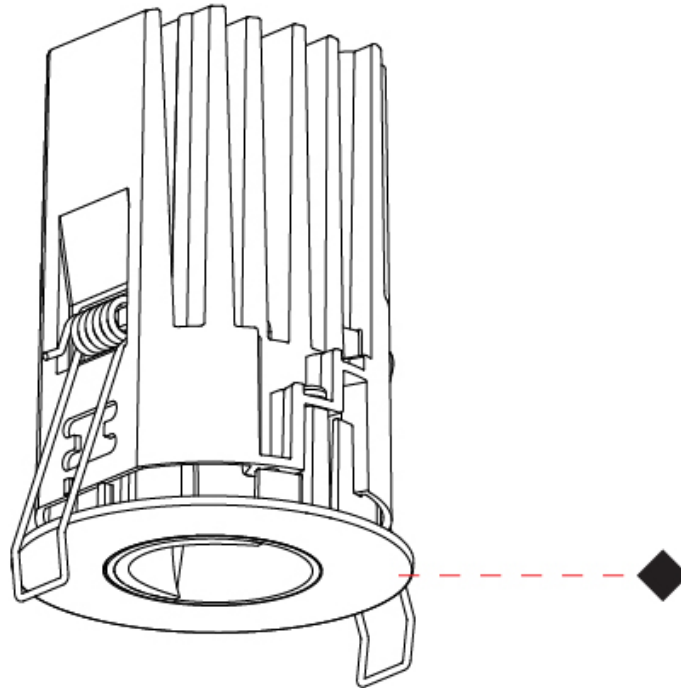

OIKO PRO WALLWASH RECESSED

A35827-

PROJECT

TYPE

SPECIFIER

QUANTITY

DATE

A