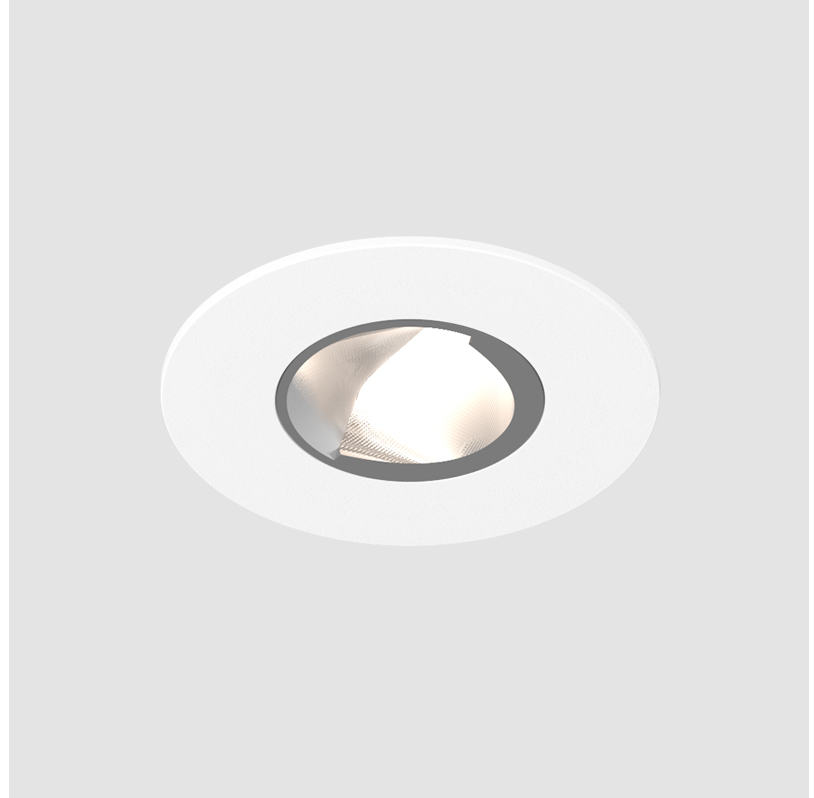

GENERAL

Series: Oiko Pro Round
Subseries: Oiko Pro Wallwash
Brand: Prolicht
Division: Architectural
Mounting Type: Recessed
Mounting Location: Ceiling
Subcategory: Downlight

PHYSICAL

Shape: Round
Diameter (mm): 75
Diameter (in): 2 15/16
Height (mm): 101
Height (in): 4
Ceiling Thickness (mm): 1 - 25
Ceiling Thickness (in): 1/16 - 1 3/16
Min. Recessing Depth (mm): 105
Min. Recessing Depth (in): 4 1/8
Light Distribution: Downlight
Fixture Finish: SSR / BKV / CWI / CRY / HAB / UFT / ITA / RUA / FTG / MYG / LOD / PUS / FRO / FUP / KIA / POP / BLS / SPG / MEY / GOH / GUM / CHC / COM / ABZ / JAG / OBR / MOS / ROR
Fixture Material: Aluminum Die Cast
Cut-out Measurements: D. - 68mm / 2 11/16"

ELECTRICAL

Lamp Type: LED (Zhaga Standard)
Input Wattage (W): 24
Total Output Wattage (W): 21.8
Dimming: Tri-Mode (Non-Dimming and Phase Dimming (120Vac only) and 0-10V Dimming)
Driver Included: No
Driver Location: Recessed Housing
Driver Type: Constant Current - Universal
Driver Class: Class 2
Input Voltage (V): 120 - 277
Constant Current (MA): 500

LED

Number of LEDs: 1
Color Temperature (°K): 2700 / 3000 / 3500 / 4000
Max. Delivered Lumen (lm): 1945 / 2014 / 2108 / 2128
Nominal Lumen (lm): 2341 / 2424 / 2537 / 2561
CRI: >90 CRI
Lamp Life (hrs): 50000

OPTICAL

RATINGS AND CERTIFICATIONS

Certified By: Certified for North American Standards
IP rating: IP20