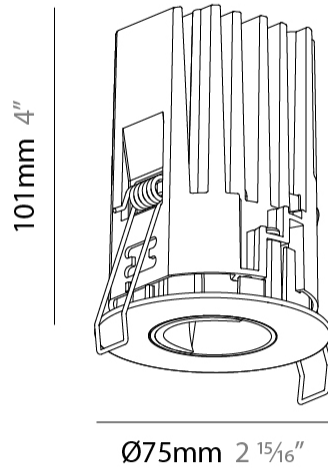

GENERAL

Series: Oiko Pro Round
Subseries: Oiko Pro Wallwash
Brand: Prolicht
Division: Architectural
Mounting Type: Recessed
Mounting Location: Ceiling
Subcategory: Downlight

PHYSICAL

Shape: Round
Diameter (mm): 75
Diameter (in): 2 15/16
Height (mm): 101
Height (in): 4
Ceiling Thickness (mm): 1 - 25
Ceiling Thickness (in): 1/16 - 1 3/16
Min. Recessing Depth (mm): 105
Min. Recessing Depth (in): 4 1/8
Light Distribution: Downlight
Fixture Finish: SSR / BKV / CWI / CRY / HAB / UFT / ITA / RUA / FTG / MYG / LOD / PUS / FRO / FUP / KIA / POP / BLS / SPG / MEY / GOH / GUM / CHC / COM / ABZ / JAG / OBR / MOS / ROR
Fixture Material: Aluminum Die Cast
Cut-out Measurements: D. - 68mm / 2 11/16"

ELECTRICAL

Lamp Type: LED (Zhaga Standard)
Input Wattage (W): 24
Total Output Wattage (W): 21.8
Dimming: Tri-Mode (Non-Dimming and Phase Dimming (120Vac only) and 0-10V Dimming)
Driver Included: No
Driver Location: Recessed Housing
Driver Type: Constant Current - Universal
Driver Class: Class 2
Input Voltage (V): 120 - 277
Constant Current (MA): 500

LED

Number of LEDs: 1
Color Temperature (°K): 2700 / 3000 / 3500 / 4000
Max. Delivered Lumen (lm): 1945 / 2014 / 2108 / 2128
Nominal Lumen (lm): 2341 / 2424 / 2537 / 2561
CRI: >90 CRI
Lamp Life (hrs): 50000

OPTICAL

RATINGS AND CERTIFICATIONS

Certified By: Certified for North American Standards
IP rating: IP20